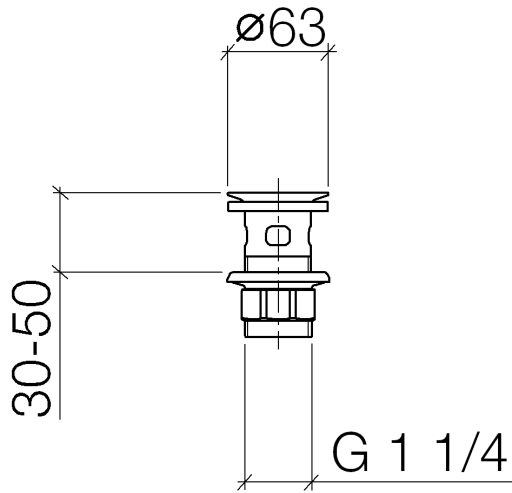

10 105 970

Fits: IMO, LULU, MADISON, MEM, TARA,
CL.1, LISSÉ, VAIA, META, CYO

	Brushed Light Gold	10 105 970-27
	Chrome	10 105 970-00
	Brushed Platinum	10 105 970-06
	Platinum	10 105 970-08
	Durabress (23kt Gold)	10 105 970-09
	Dark Chrome	10 105 970-19
	Light Gold	10 105 970-26
	Brushed Durabress (23kt Gold)	10 105 970-28
	Matte Black	10 105 970-33
	Brushed Bronze	10 105 970-42
	Brushed Champagne (22kt Gold)	10 105 970-46
	Champagne (22kt Gold)	10 105 970-47
	Brushed Chrome	10 105 970-93
	Brushed Dark Platinum	10 105 970-99

Grated waste 1 1/4" - Brushed Light Gold

IMO

10 105 970

Only suitable for basins with an overflow.

10 105 970

10 105 970

Parts for other finishes can be found here: [Chrome](#)

Spare parts list

No.	Item Number	Name	Quantity used	Delivery time
1	09 11 01 027-27	cup	1	60
2	09 14 05 039 90	seal	1	2
3	09 14 03 025 90	seal	1	2
4	09 23 10 020-27	nut	1	60